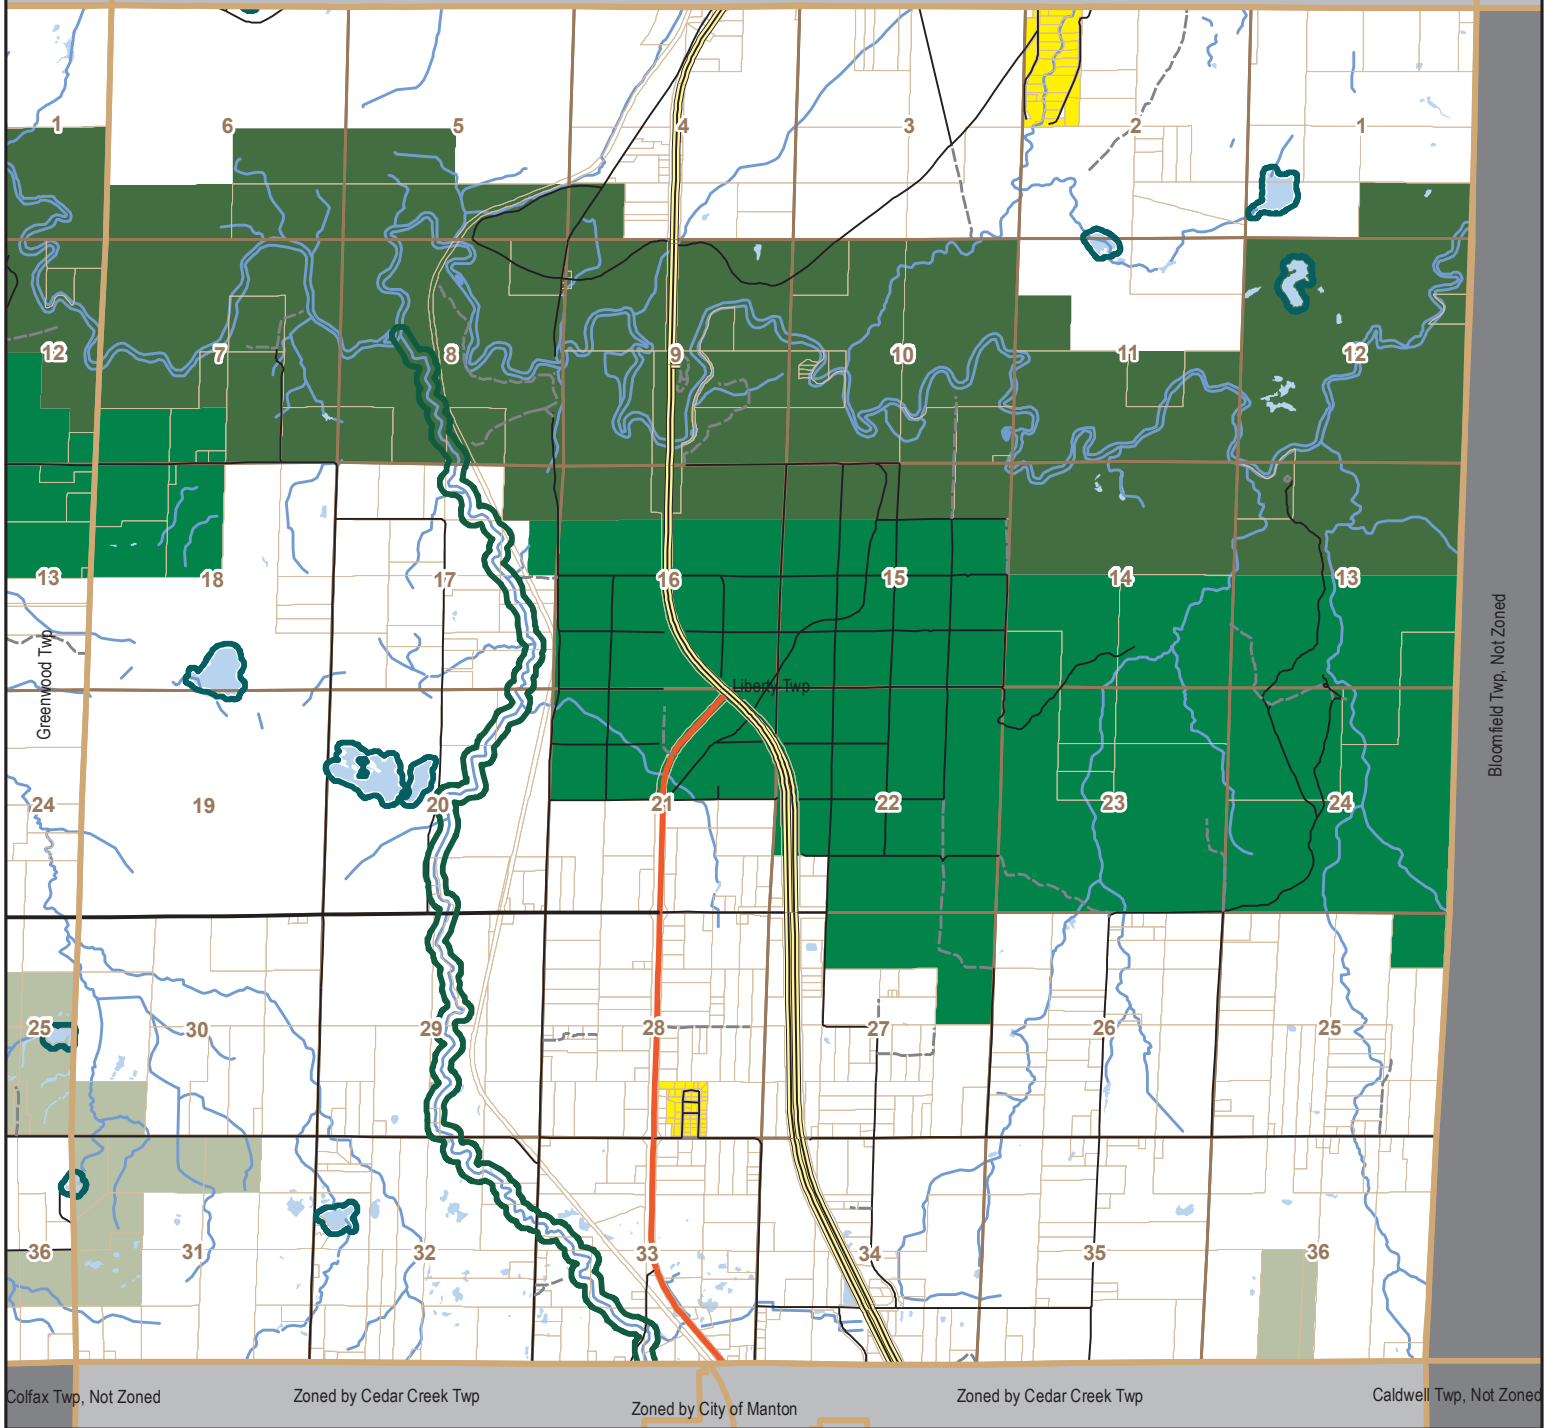

Zoned by Paradise Twp

Zoned by Fife Lake Twp

Zoned by Springfield Twp

Colfax Twp, Not Zoned

Zoned by Cedar Creek Twp

Zoned by City of Manton

Zoned by Cedar Creek Twp

Caldwell Twp, Not Zoned

Bloomfield Twp, Not Zoned

Wexford Joint Zoning

LIBERTY TOWNSHIP
T24N R09W
Wexford County, MI

Legend

- Parcel Boundary
- Not Zoned
- Zoned by Other Communities
- **Roads**
- US Highway
- State Trunkline
- County Primary
- County Local
- City/Village
- Private/Other

- **Special Area Districts**
- Manistee & Pine Rivers Corridor District
- Wetland Conservation District
- **Rural, Agricultural, & Forestry Districts**
- Forest Conservation District
- Ag-Forest Production
- Rural Residential

- **Residential Districts**
- R-1 Residential District
- R-2 Residential District
- **Commercial Districts**
- Resort
- Commercial
- **Industrial Districts**
- Industrial

- River Overlay District
- Lake Shoreline Overlay District
- Lake Mitchell Overlay Areas
- Scenic Road Overlay District
- Airport Overlay Zones

*This map is a reproduction of part of the areas covered by the official zoning map and may not be the current version.

1 inch = 4,500 feet