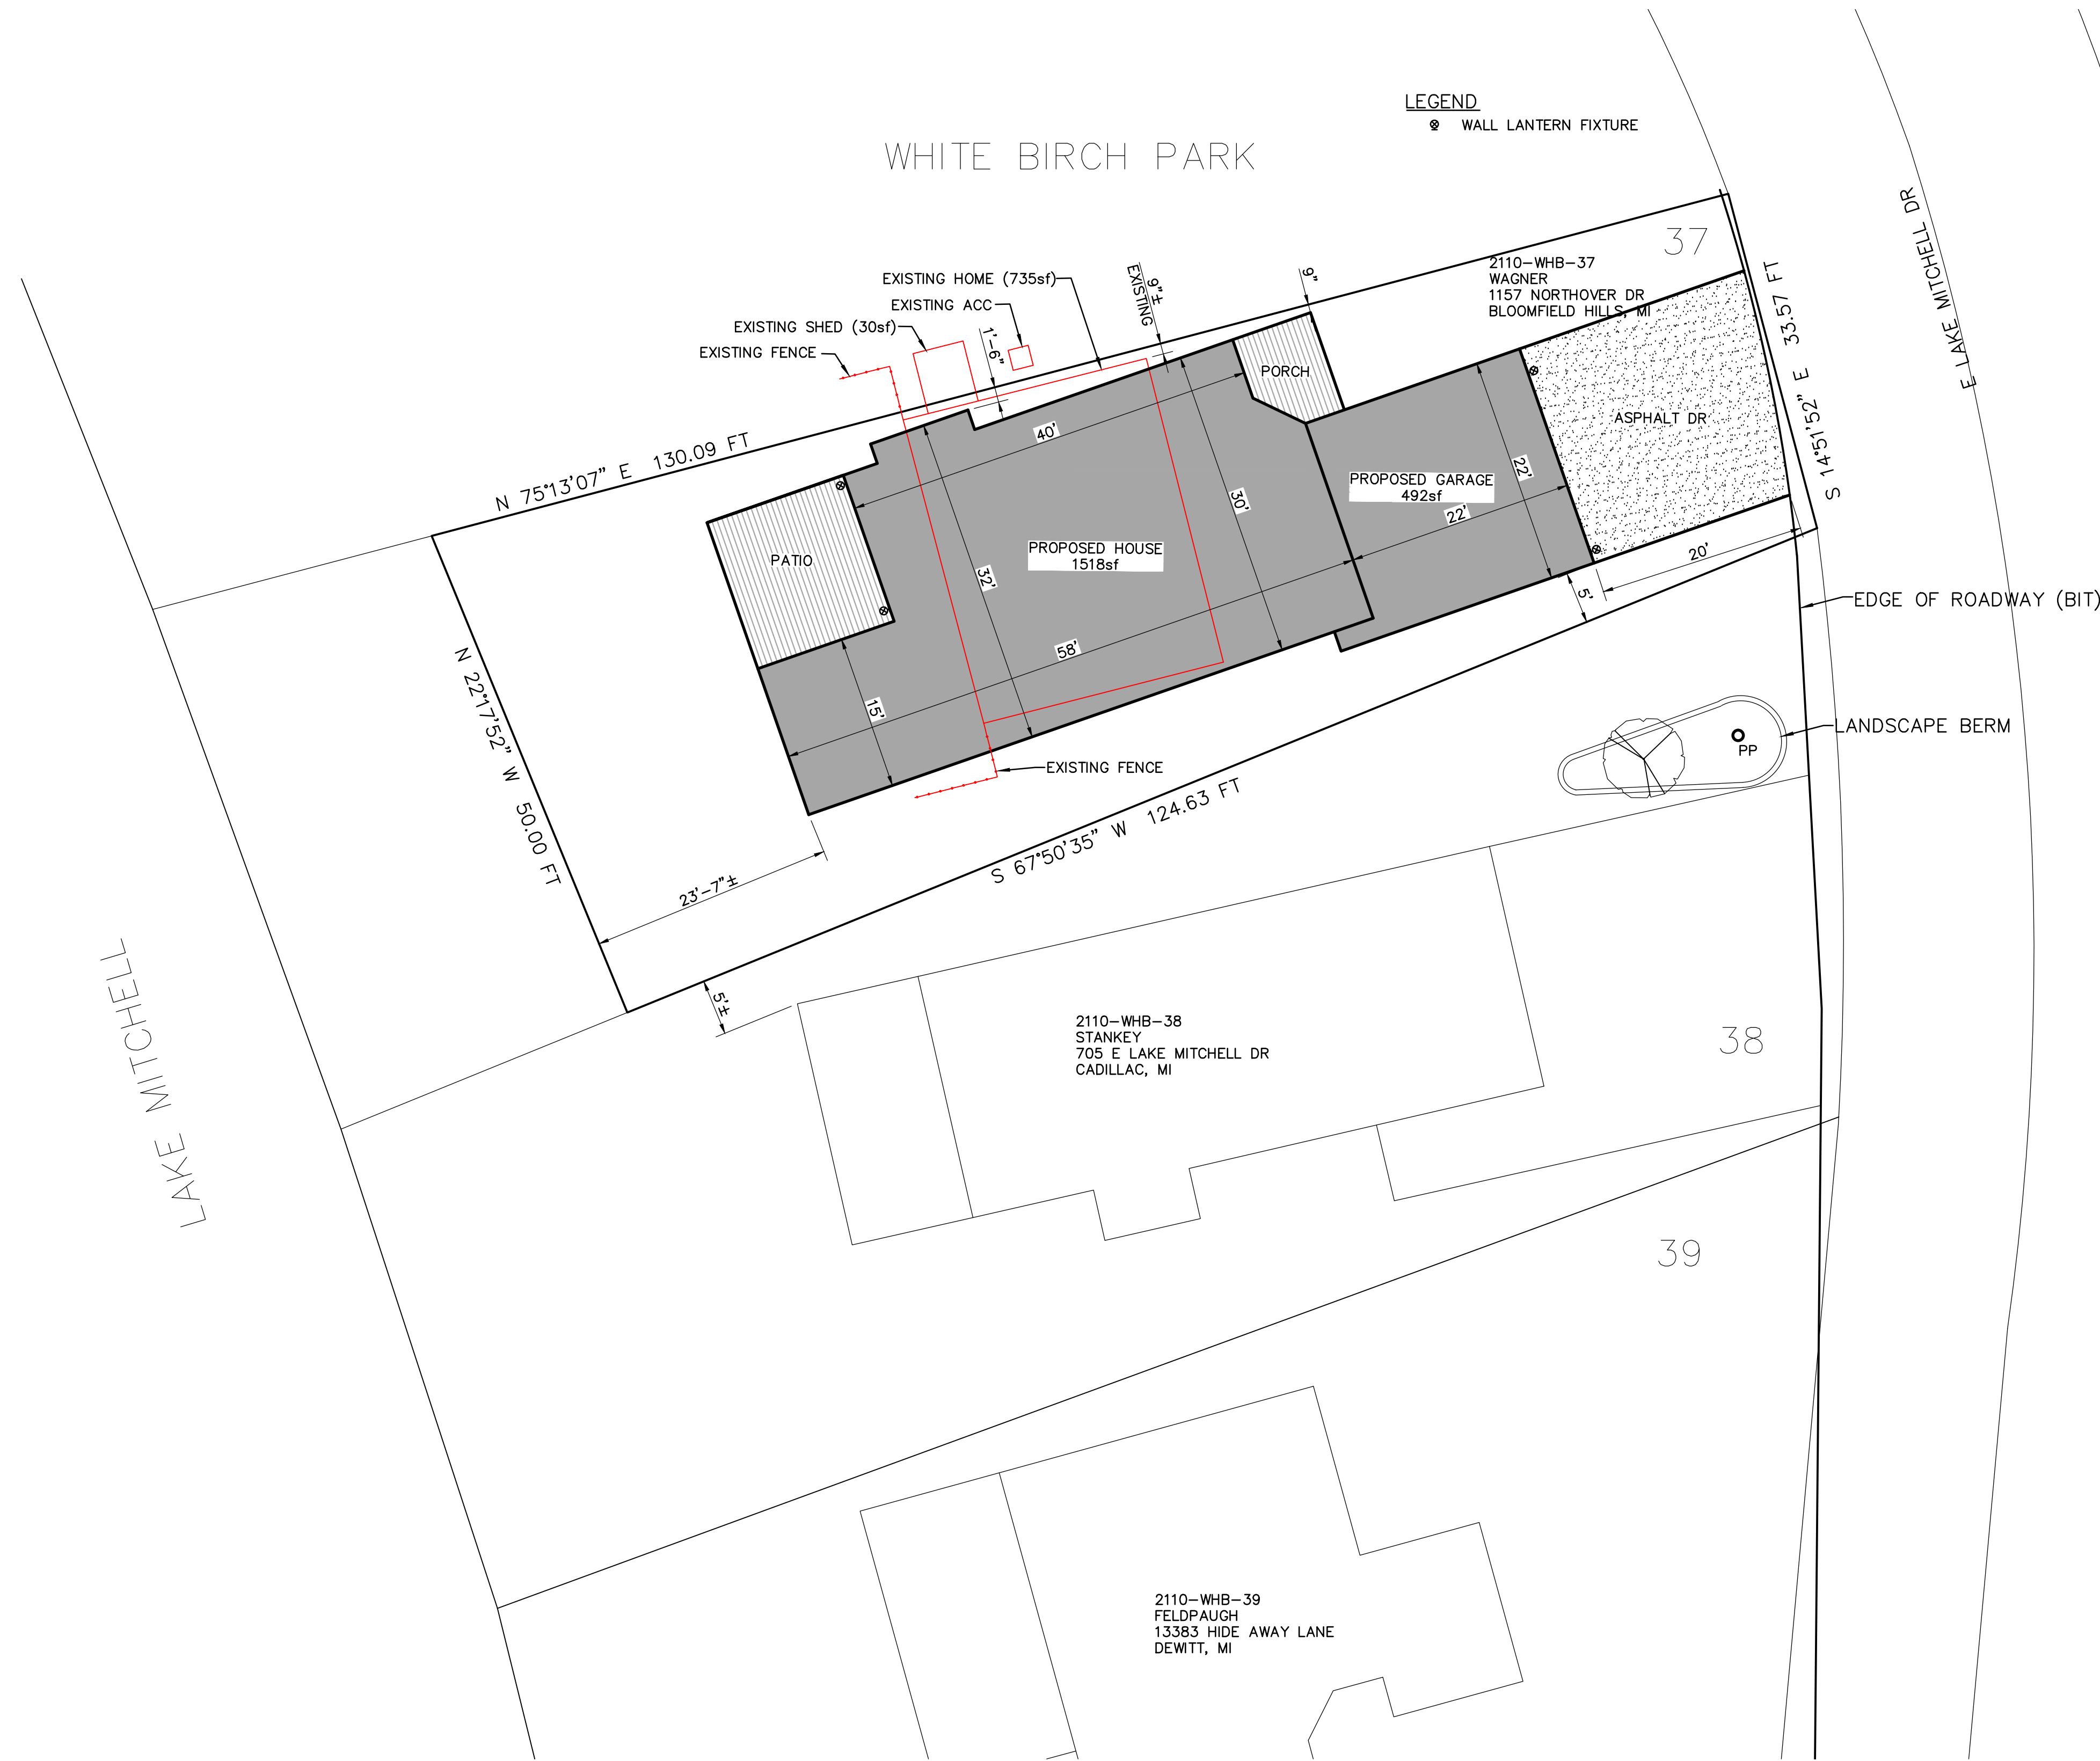

SITE AERIAL
NTS

SITE MAP
NTS

REVISIONS

08/22/2018	ADDED HOUSE/GARAGE DIMENSIONS ADDED EXISTING FENCE
------------	-------------------------------------------------------

06
 2110-WHB-06
 KLEIN
 780 E LAKE MITCHELL DR
 CADILLAC, MI

Site Plan for
Wagner Residence
 709 E Lake Mitchell Dr
 Cadillac, MI

ISSUE/REVISE
 zoning 08/20/2018
 revised 08/22/2018

pressell
 engineering
 design
 8995 W. Kelly Rd.
 Lake City, MI 49651
 231.839.3969

PROJECT NO.
1847

SHEET TITLE
 SITE PLAN
 SITE MAP
 SITE AERIAL

A0.1
 SHEET NUMBER

SITE PLAN
 NORTH SCALE: 1" = 10'-0"